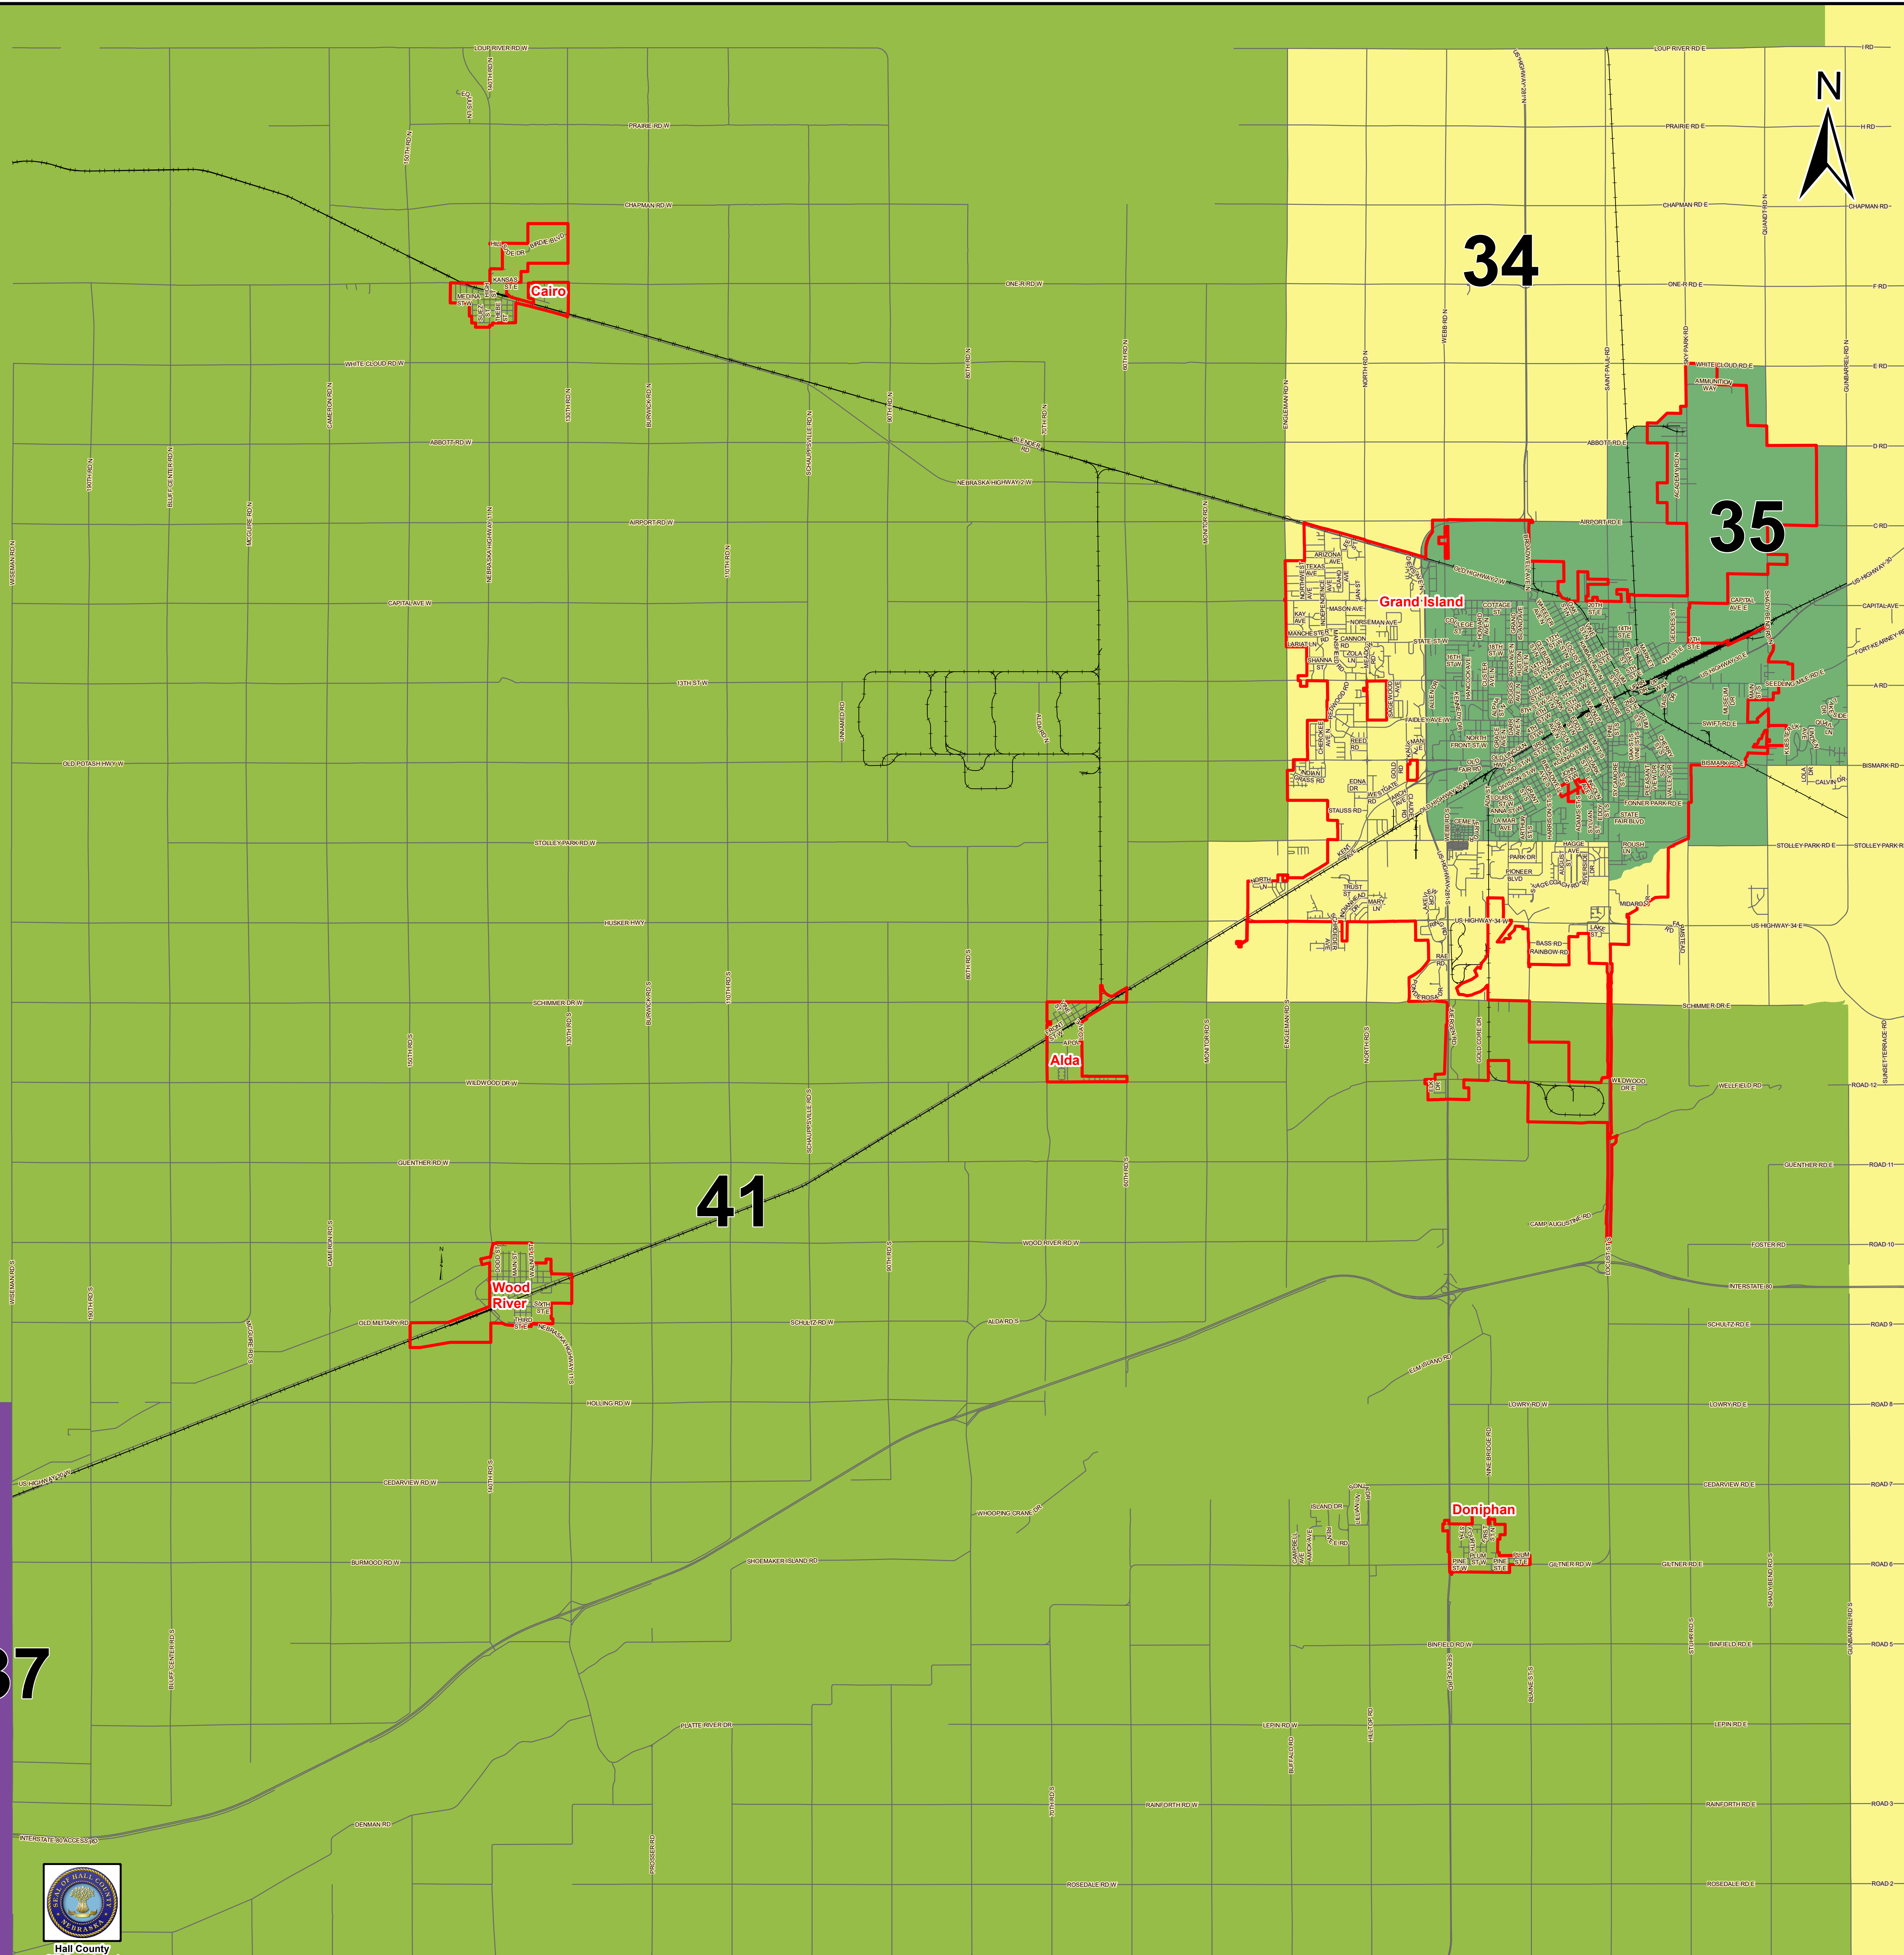

# Hall County, Nebraska Legislative Districts

34

35

41

37

33

38